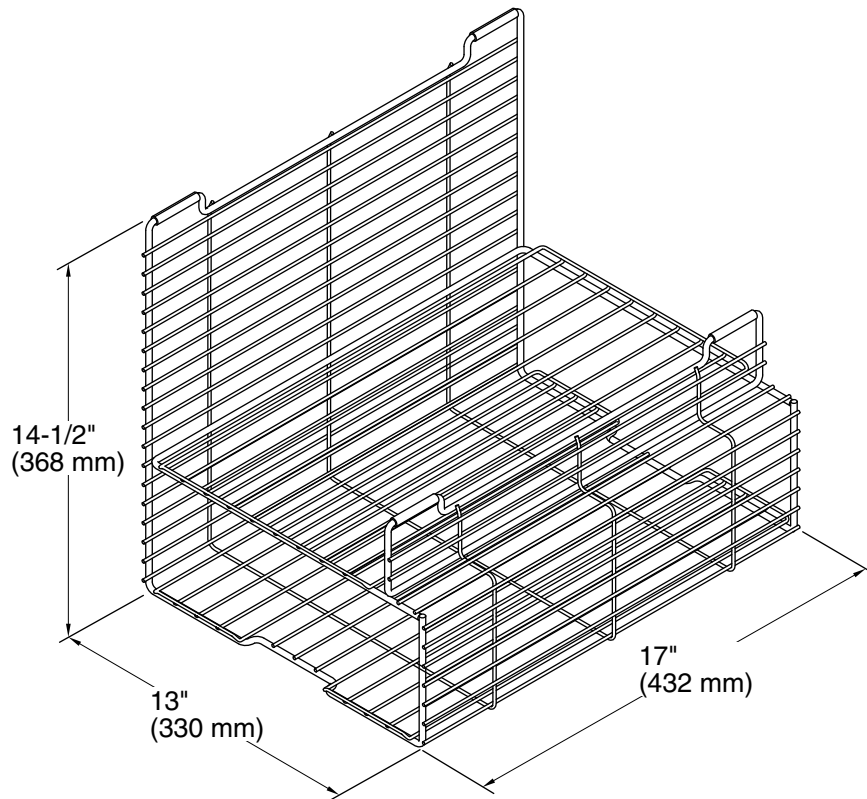

Features

- Fits underneath the K-3760 and K-3761 Stages kitchen sinks.
- Included with the K-3760 and K-3761 Stages kitchen sinks.

Material

- Durable stainless steel construction.

Recommended Products/Accessories

Technical Information

All product dimensions are nominal.

Material: Stainless Steel